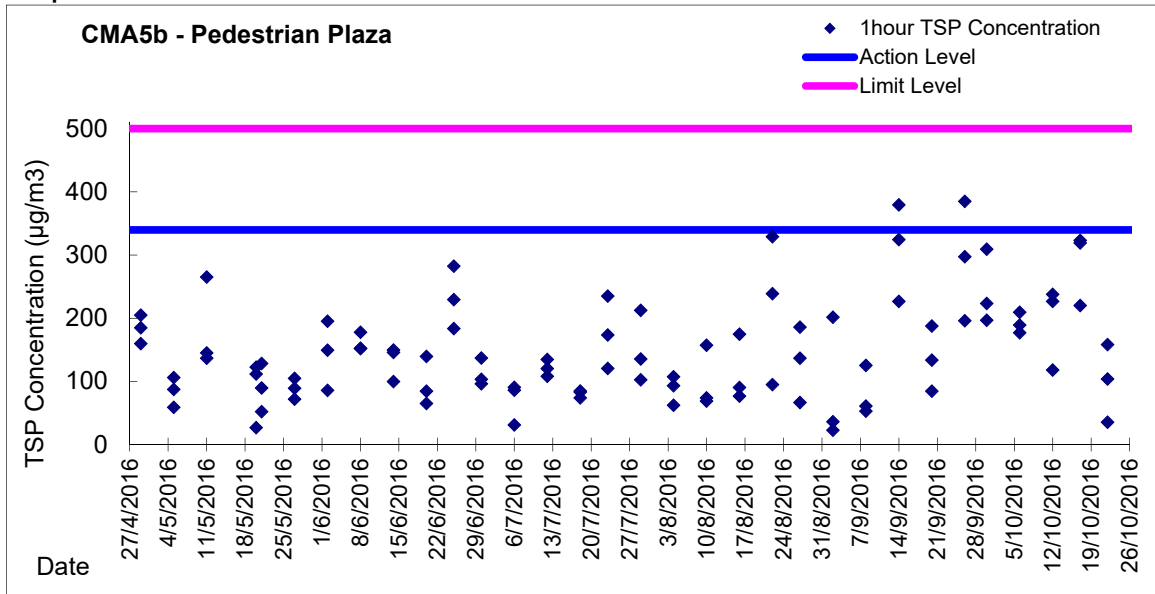

Graphic Presentation of 1 hour TSP Result for EP-376/2009

Graphic Presentation of 24 hour TSP Result for EP-376/2009

Graphic Presentation of 1 hour TSP Result for EP-376/2009

Graphic Presentation of 24 hour TSP Result for EP-376/2009