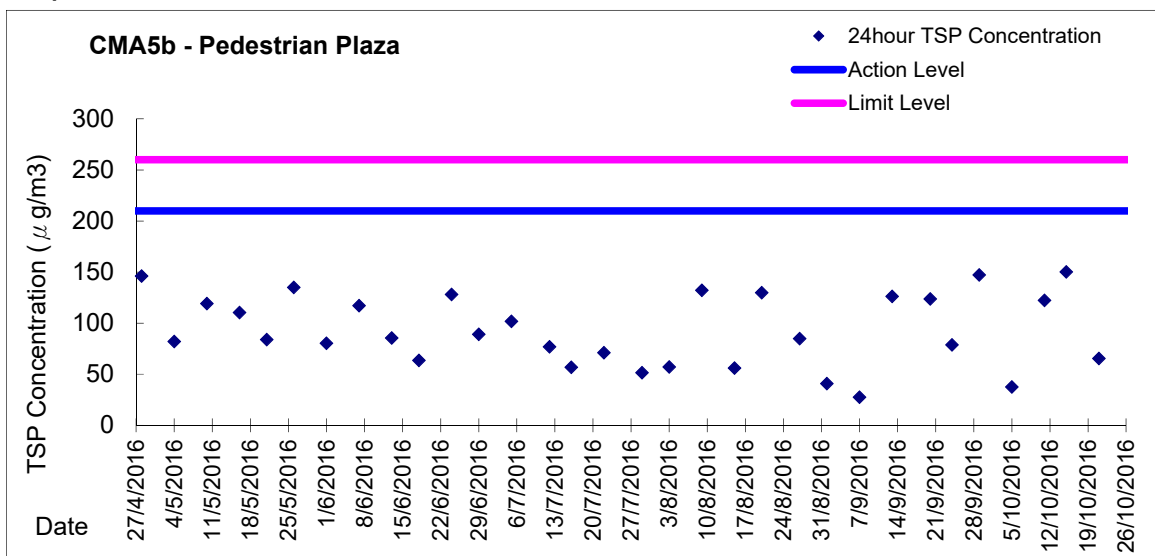

Graphic Presentation of 1 hour TSP Result for EP-376/2009

Graphic Presentation of 24 hour TSP Result for EP-376/2009

Graphic Presentation of 1 hour TSP Result for EP-376/2009

Graphic Presentation of 24 hour TSP Result for EP-376/2009