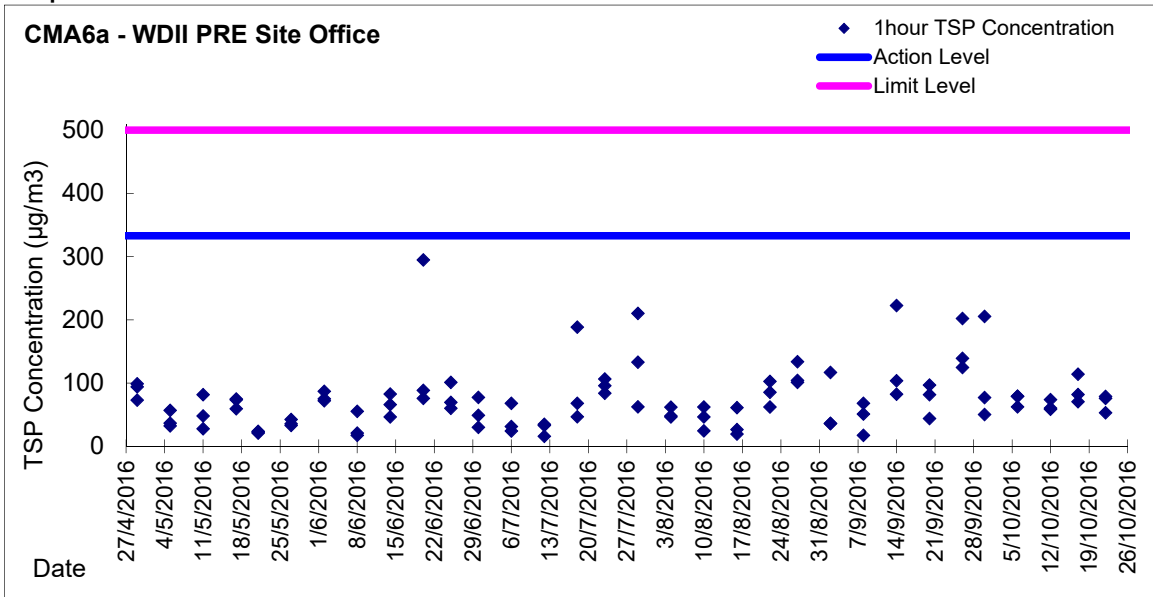

Graphic Presentation of 1 hour TSP Result for EP-376/2009

Graphic Presentation of 24 hour TSP Result for EP-376/2009

Graphic Presentation of 1 hour TSP Result for EP-376/2009

Graphic Presentation of 24 hour TSP Result for EP-376/2009